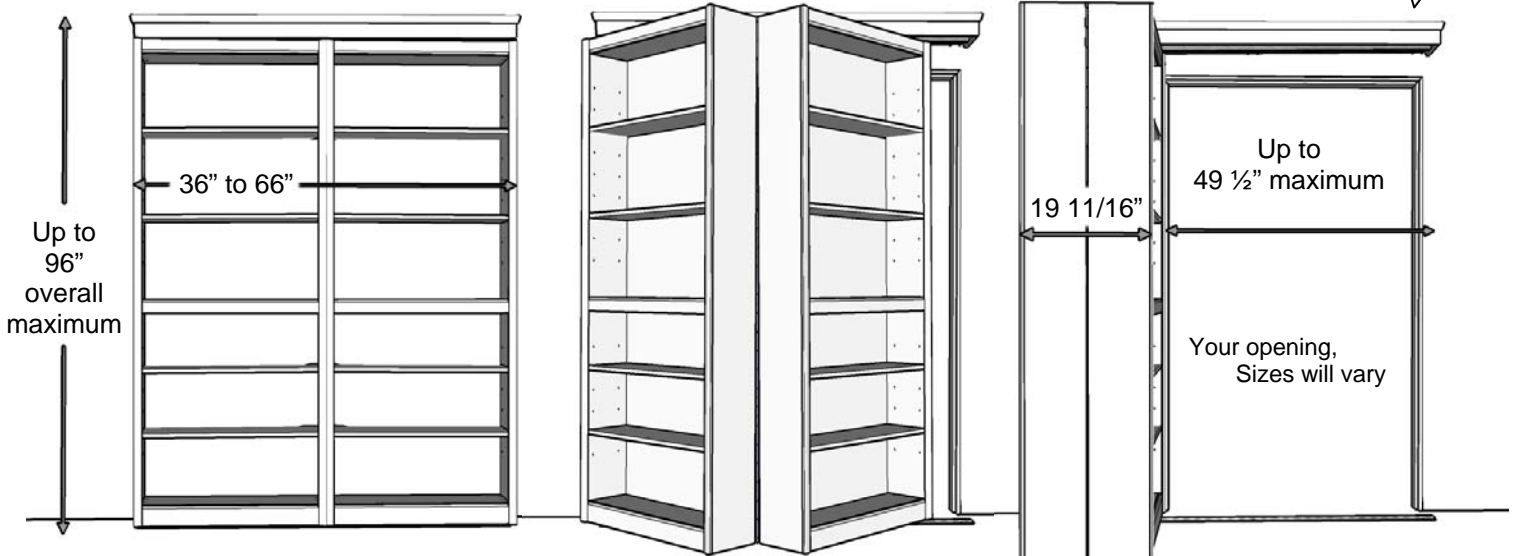

Minimal Assembly Required ~ Orders must be submitted on Woodfold Bookcase order form.

Shipping costs can vary widely based on location, weight and surcharges.

The bookcase system ships palletized with a packaged shipping weight of up to 400 lbs.

We would be happy to provide a freight estimate for your area.

WOODFOLD MFG., INC.

P.O. BOX 346 FOREST GROVE, OR 97116

PH: 503-357-7181 ~ FAX: 800-257-9282

WBC 01/09