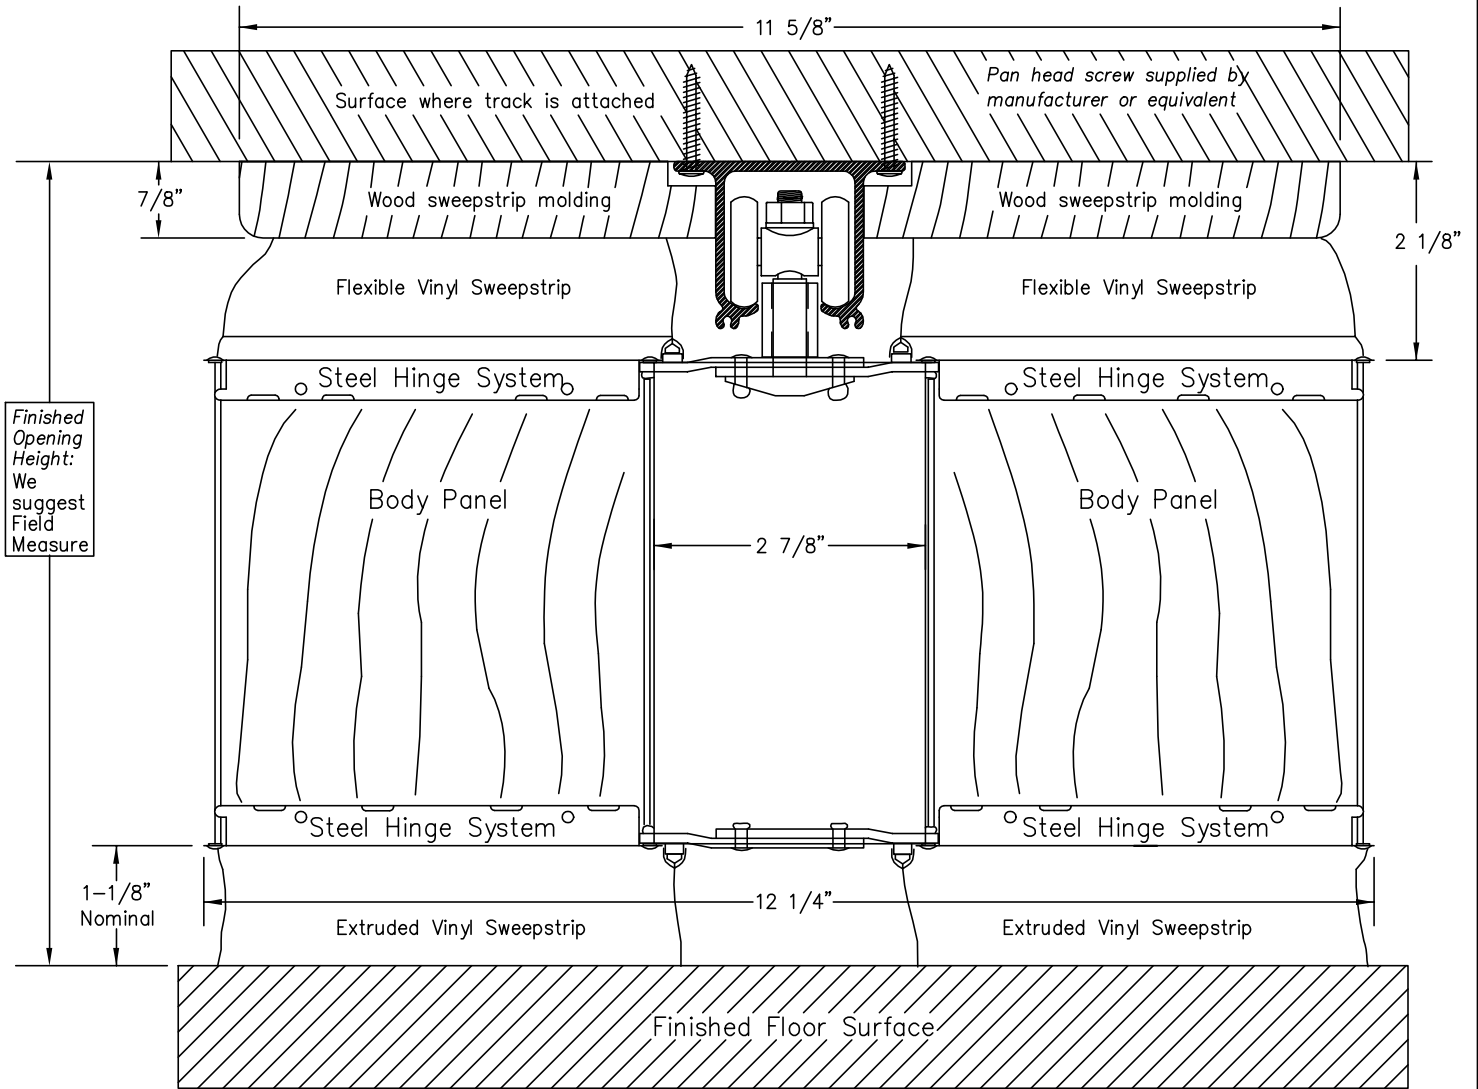

Surface Track

CAD SRTK3300

○ SURFACE TRACK — MODEL 3300