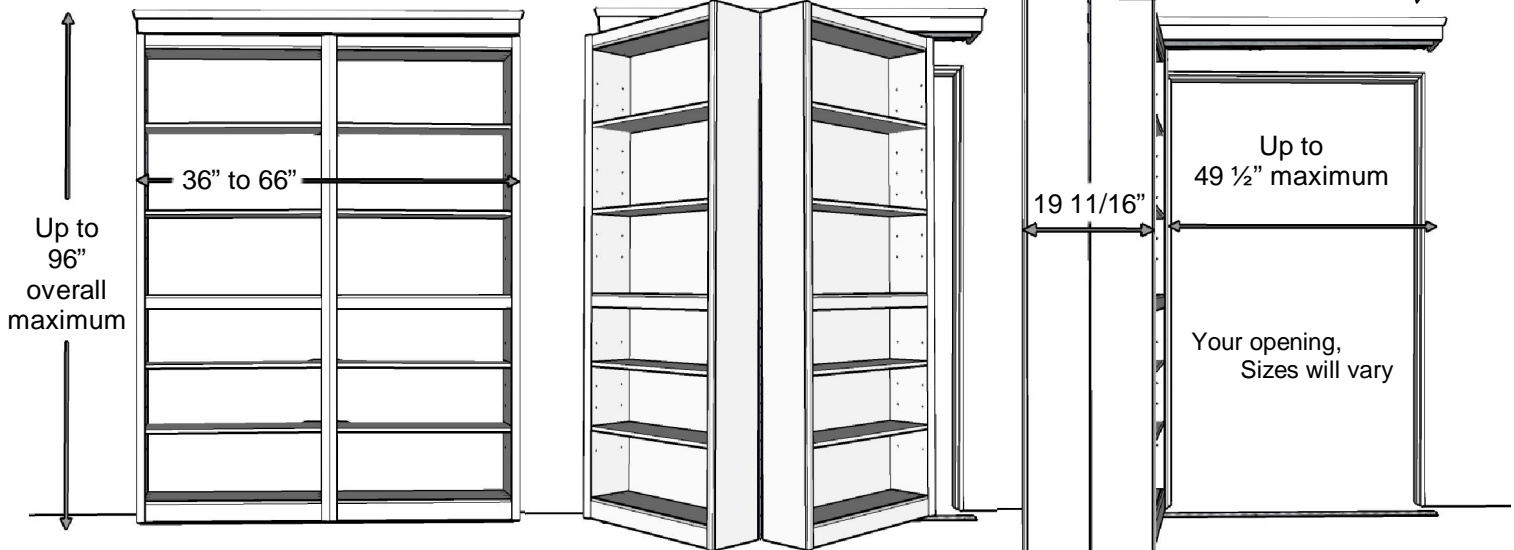

Your Bookcase height needs to be 3 3/4" min. taller than your opening + your trim (if any)

FREIGHT NOT INCLUDED